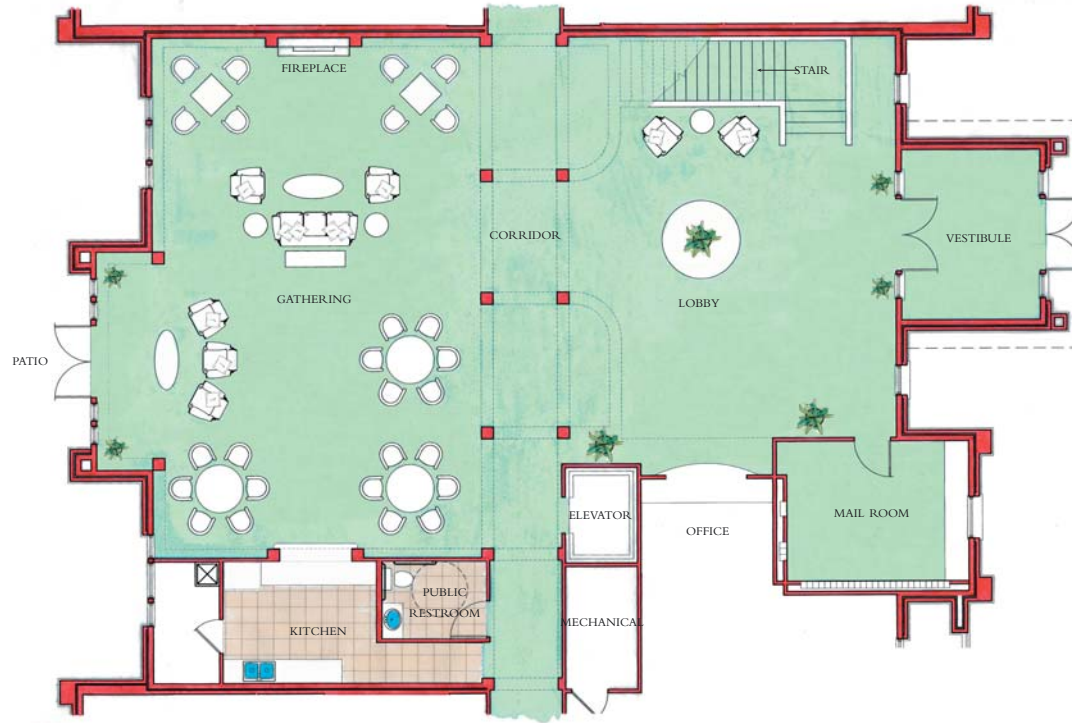

EXERCISE ROOM
740 SQ. FT.

GATHERING ROOM
2,840 SQ. FT.

STATE STREET CONDOMINIUMS
 705 N. STATE STREET WESTERVILLE, OHIO 43082

26 July 06